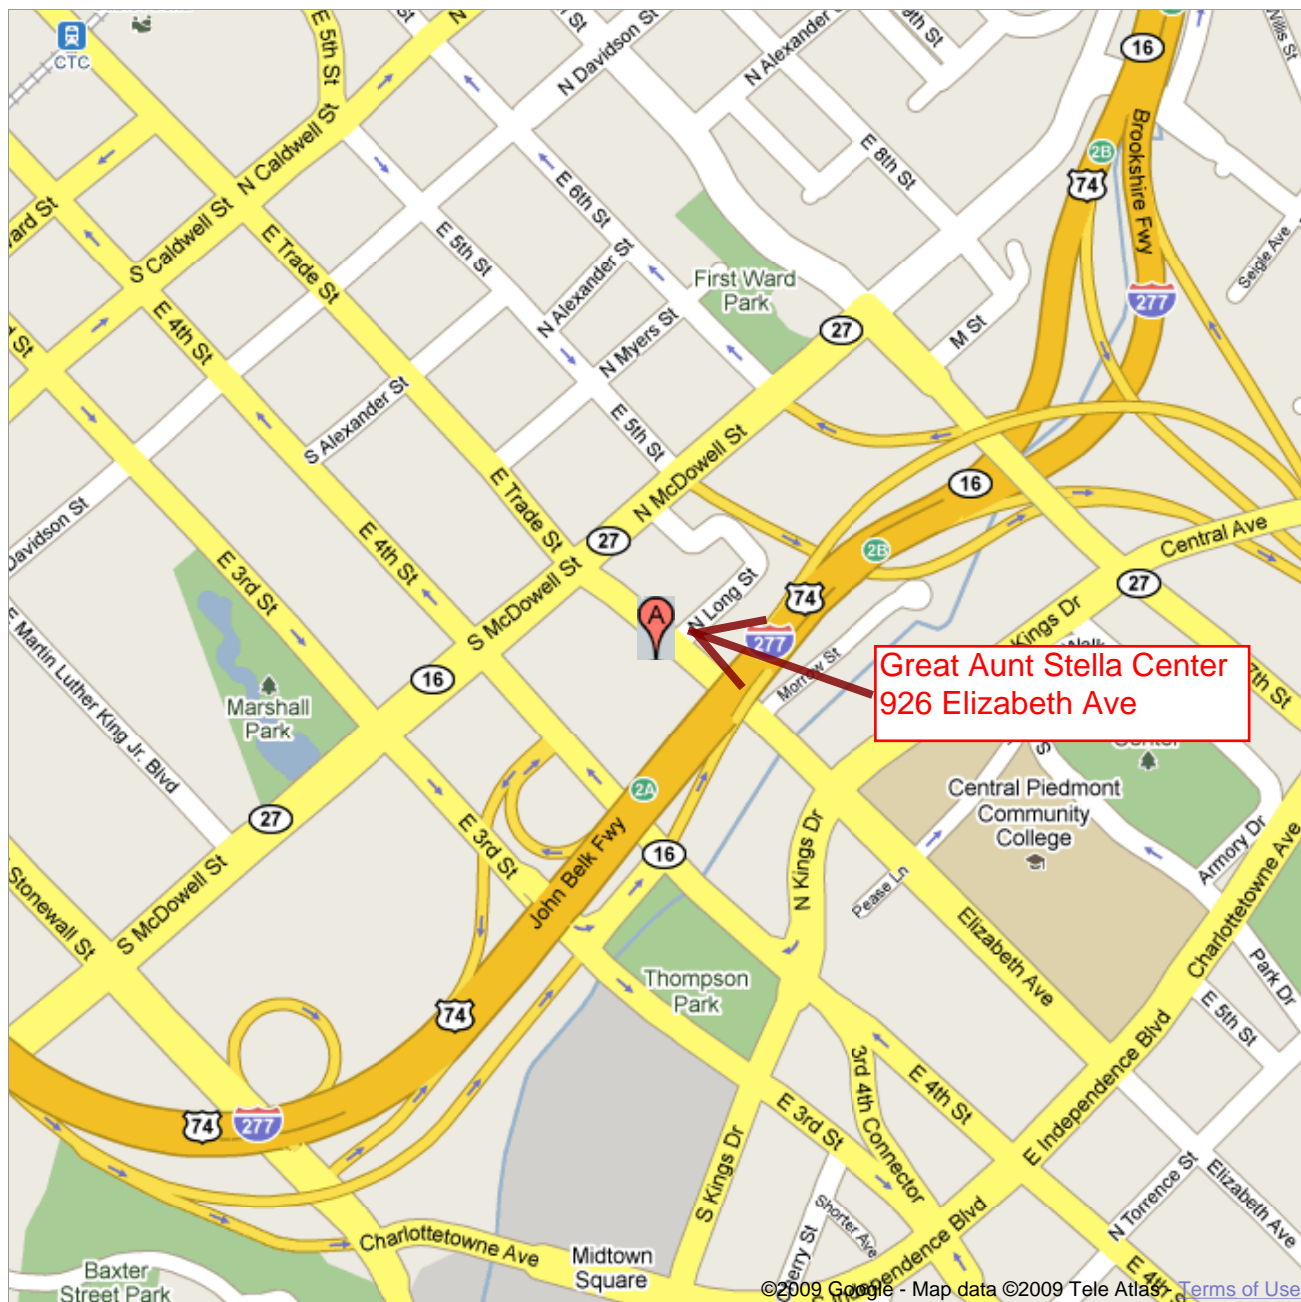

Address **926 Elizabeth Ave**
Charlotte, NC 28204

Get Google Maps on your phone
Text the word "GMAPS" to 466453

Great Aunt Stella Center
926 Elizabeth Ave